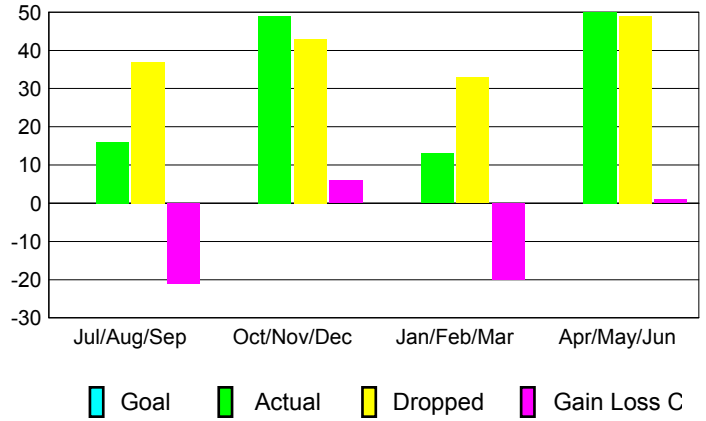

GMT: **Ricardo Shoiti Komatsu**

Location: **BRAZIL**

GMT CA: **3**

CLUBS

Month	New Club Goal	Actual New Clubs	Actual Dropped Clubs	Gain/Loss of Clubs
2012-2013				
Jul/Aug/Sep		0	0	0
Oct/Nov/Dec		0	0	0
Jan/Feb/Mar		0	0	0
Apr/May/June		0	0	0
Totals		0	0	0

MEMBERSHIP

Month	Net Memb Goal	Actual New Memb	Actual Dropped Memb	Gain/Loss of Memb
2012-2013				
Jul/Aug/Sep		16	37	-21
Oct/Nov/Dec		49	43	6
Jan/Feb/Mar		13	33	-20
Apr/May/June		50	49	1
Totals		128	162	-34

Club Results 2012-2013

Goal, New, Dropped, Gain/Loss

Membership Results 2012-2013

Goal, New, Dropped, Gain/Loss

YTD Status Quo Clubs 2012-2013

Status Quo Clubs Compared to Status Quo Members

Gender Comparison 2012-2013