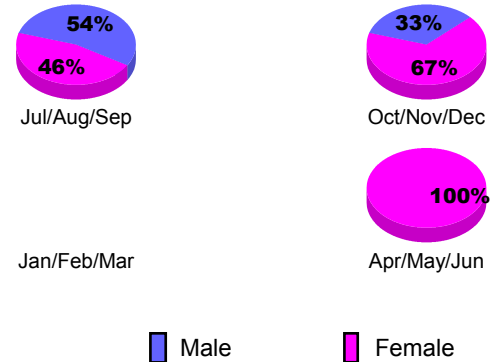

MEMBERSHIP

Month	Net Memb Goal	Actual New Memb	Actual Dropped Memb	Gain/Loss of Memb
2012-2013				
Jul/Aug/Sep		16	37	-21
Oct/Nov/Dec		49	43	6
Jan/Feb/Mar		13	33	-20
Apr/May/June		50	49	1
Totals		128	162	-34

Club Results 2012-2013

Goal, New, Dropped, Gain/Loss

Membership Results 2012-2013

Goal, New, Dropped, Gain/Loss

YTD Status Quo Clubs 2012-2013

Status Quo Clubs Compared to Status Quo Members

Gender Comparison 2012-2013

Club Gain/Loss 2012-2013

Membership Gain/Loss 2012-2013